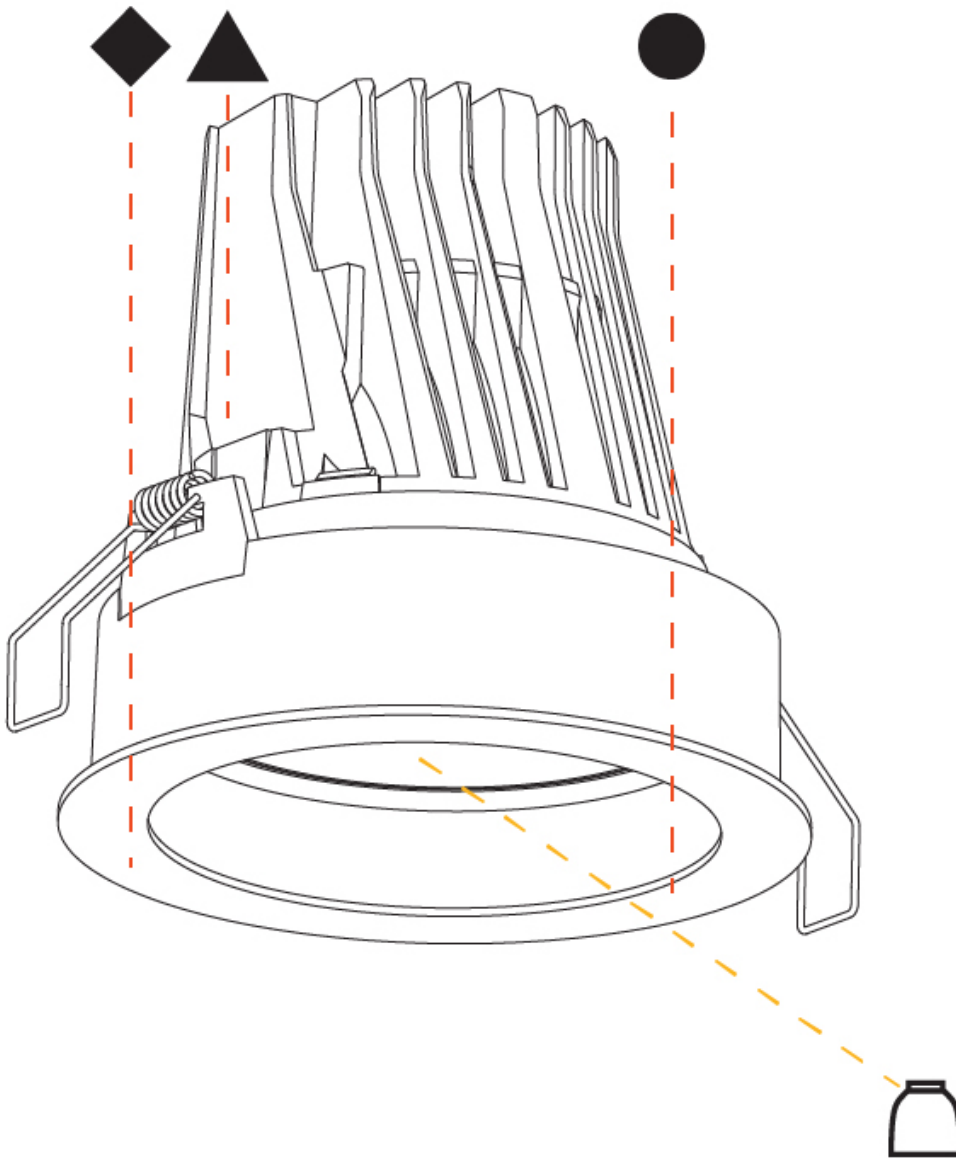

MECHANIQ ROUND COMFORT RECESSED

A35052-

PROJECT	_____
TYPE	_____
SPECIFIER	_____
QUANTITY	_____
DATE	_____

A