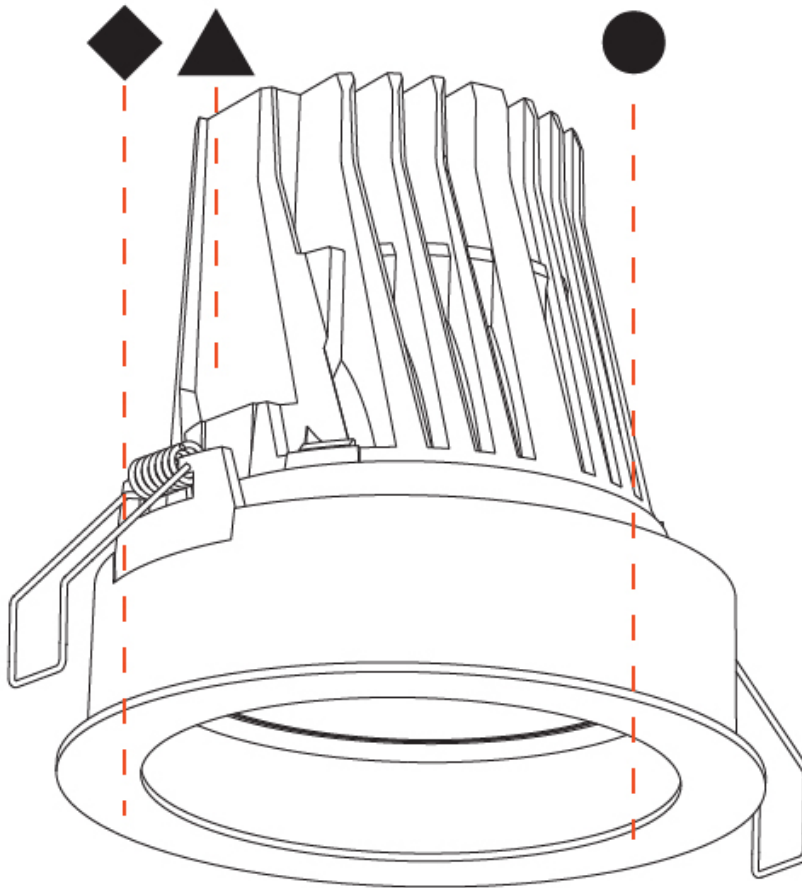

MECHANIQ ROUND COMFORT RECESSED

A35049-

PROJECT _____

TYPE _____

SPECIFIER _____

QUANTITY _____

DATE _____

A