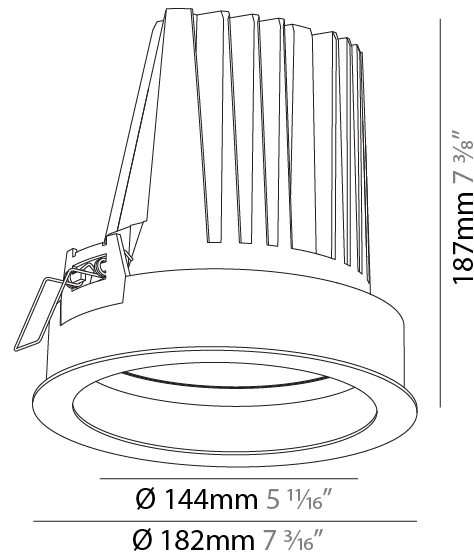

RATINGS AND CERTIFICATIONS

Certified By: Certified for North American Standards
IP rating: IP20

177mm 6 15/16"	210mm 8 1/4"	10 | 15mm 3/8" | 9/16"	30°	355°		
A