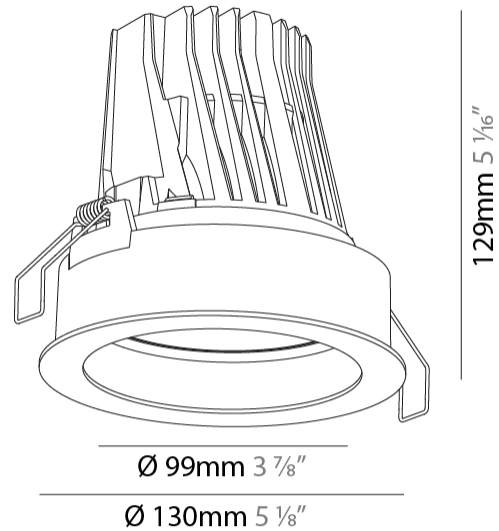

RATINGS AND CERTIFICATIONS

Certified By: Certified for North American Standards
IP rating: IP20

120mm 4 3/4"	160mm 6 5/16"	10 | 15mm 3/8 | 9/16"	30°	355°		
A