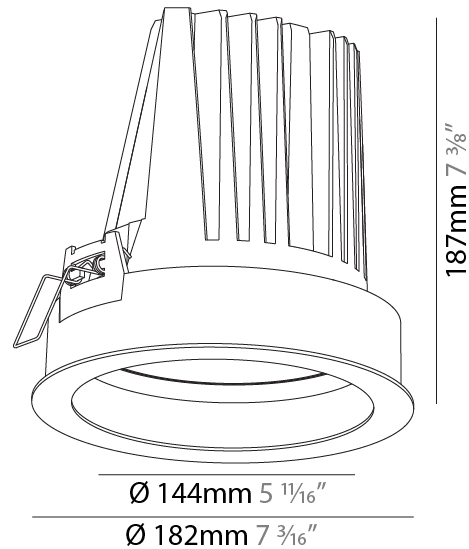

GENERAL

Series: Mechaniq Round Comfort
Brand: Prolicht
Division: Architectural
Mounting Type: Recessed
Mounting Location: Ceiling
Subcategory: Downlight

PHYSICAL

Shape: Round
Diameter (mm): 182
Diameter (in): 7 3/16
Height (mm): 187
Height (in): 7 3/8
Ceiling Thickness (mm): 10 / 12.5 / 15
Ceiling Thickness (in): 3/8 or 1/2 or 9/16
Min. Recessing Depth (mm): 210
Min. Recessing Depth (in): 8 1/4
Light Distribution: Adjustable / Downlight
Weight (kg): 1.736
Weight (lbs): 3.83
Fixture Finish: SSR / BKV / CWI / CRY / HAB / UFT / ITA / RUA / FTG / MYG / LOD / PUS / FRO / FUP / KIA / POP / BLS / SPG / MEY / GOH / GUM / CHC / COM / ABZ / JAG / OBR / MOS / ROR
Fixture Material: Aluminum Die Cast
Cut-out Measurements: 177mm / 6 15/16"

ELECTRICAL

Lamp Type: LED (Zhaga Standard)
Total Output Wattage (W): 41.9
Dimming: Tri-Mode (Non-Dimming and Phase Dimming (120Vac only) and 0-10V Dimming)
Driver Included: No
Driver Location: Recessed Housing
Driver Type: Constant Current - Universal
Housing: See components
Input Voltage (V): 120 - 277
Constant Current (MA): 1050

LED

Number of LEDs: 1
Color Temperature (°K): 2700 / 3000 / 3500 / 4000
Max. Delivered Lumen (lm): 4030 / 4130 / 4342 / 4430
CRI: >90 CRI
Lamp Life (hrs): 50000

OPTICAL

Reflector: 12 / 24 / 40

RATINGS AND CERTIFICATIONS

Certified By: Certified for North American Standards
IP rating: IP20

177mm 6 15/16"	210mm 8 3/4"	10 | 15mm 3/8" | 9/16"	30°	355°		
A