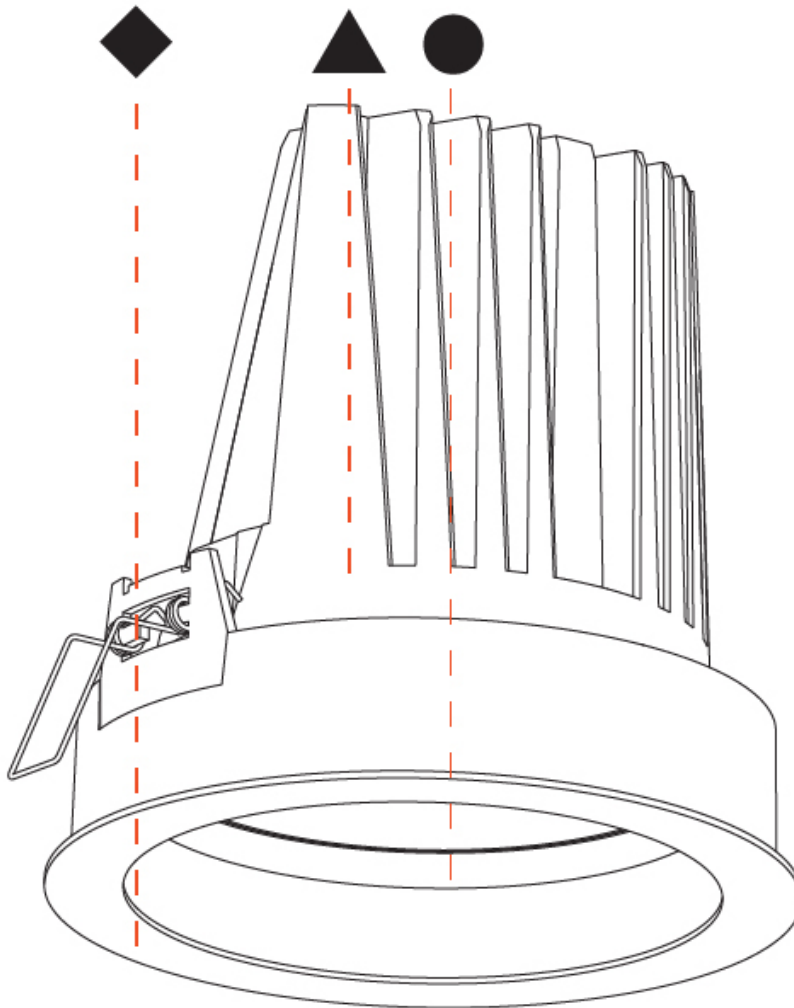

MECHANIQ ROUND COMFORT RECESSED

A35055-

PROJECT	_____
TYPE	_____
SPECIFIER	_____
QUANTITY	_____
DATE	_____