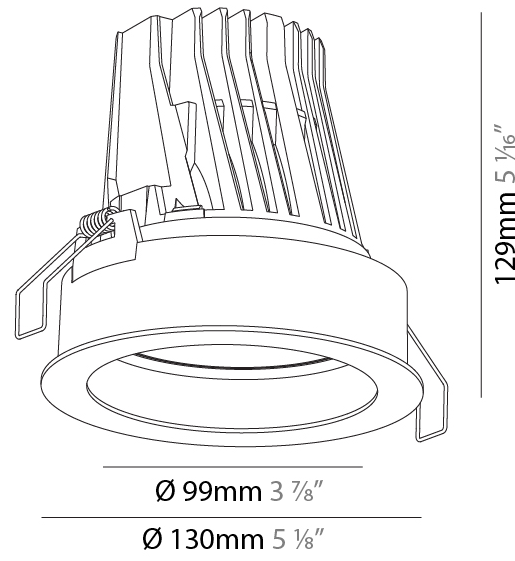

GENERAL

Series: Mechaniq Round Comfort
 Brand: Prolicht
 Division: Architectural
 Mounting Type: Recessed
 Mounting Location: Ceiling
 Subcategory: Downlight

PHYSICAL

Shape: Round
 Diameter (mm): 130
 Diameter (in): 5 1/8
 Height (mm): 129
 Height (in): 5 1/16
 Ceiling Thickness (mm): 10 / 12.5 / 15
 Ceiling Thickness (in): 3/8 or 1/2 or 9/16
 Min. Recessing Depth (mm): 160
 Min. Recessing Depth (in): 6 5/16
 Light Distribution: Adjustable / Downlight
 Weight (kg): 0.707
 Weight (lbs): 1.56
 Fixture Finish: SSR / BKV / CWI / CRY / HAB / UFT / ITA / RUA / FTG / MYG / LOD / PUS / FRO / FUP / KIA / POP / BLS / SPG / MEY / GOH / GUM / CHC / COM / ABZ / JAG / OBR / MOS / ROR
 Fixture Material: Aluminum Die Cast
 Cut-out Measurements: 120mm / 4 3/4"

LED

Number of LEDs: 1
 Color Temperature (°K): 2700 / 3000 / 3500 / 4000
 Max. Delivered Lumen (lm): 2960 / 3030 / 3185 / 3250
 CRI: >90 CRI
 Lamp Life (hrs): 50000

OPTICAL

Reflector: 18 / 26 / 40
 Adjustability: Rotational 355°, Tilt 30°

RATINGS AND CERTIFICATIONS

Certified By: Certified for North American Standards
 IP rating: IP20

	120mm 4 3/4"	160mm 6 5/16"	10 15mm 3/8" 9/16"	30°	355°	↑
A						

MECHANIQ ROUND COMFORT RECESSED

A35052-

PROJECT	_____
TYPE	_____
SPECIFIER	_____
QUANTITY	_____
DATE	_____