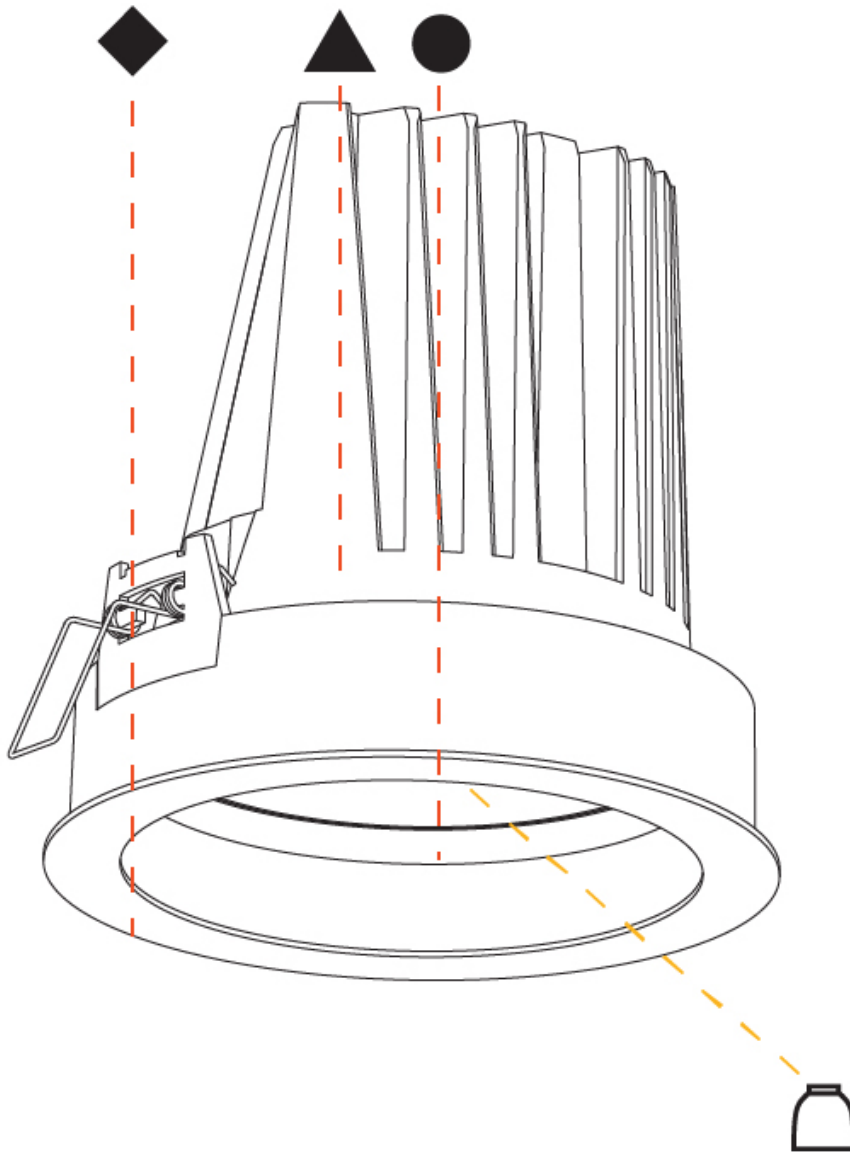

MECHANIQ ROUND COMFORT RECESSED

A35058-

PROJECT	_____
TYPE	_____
SPECIFIER	_____
QUANTITY	_____
DATE	_____

A